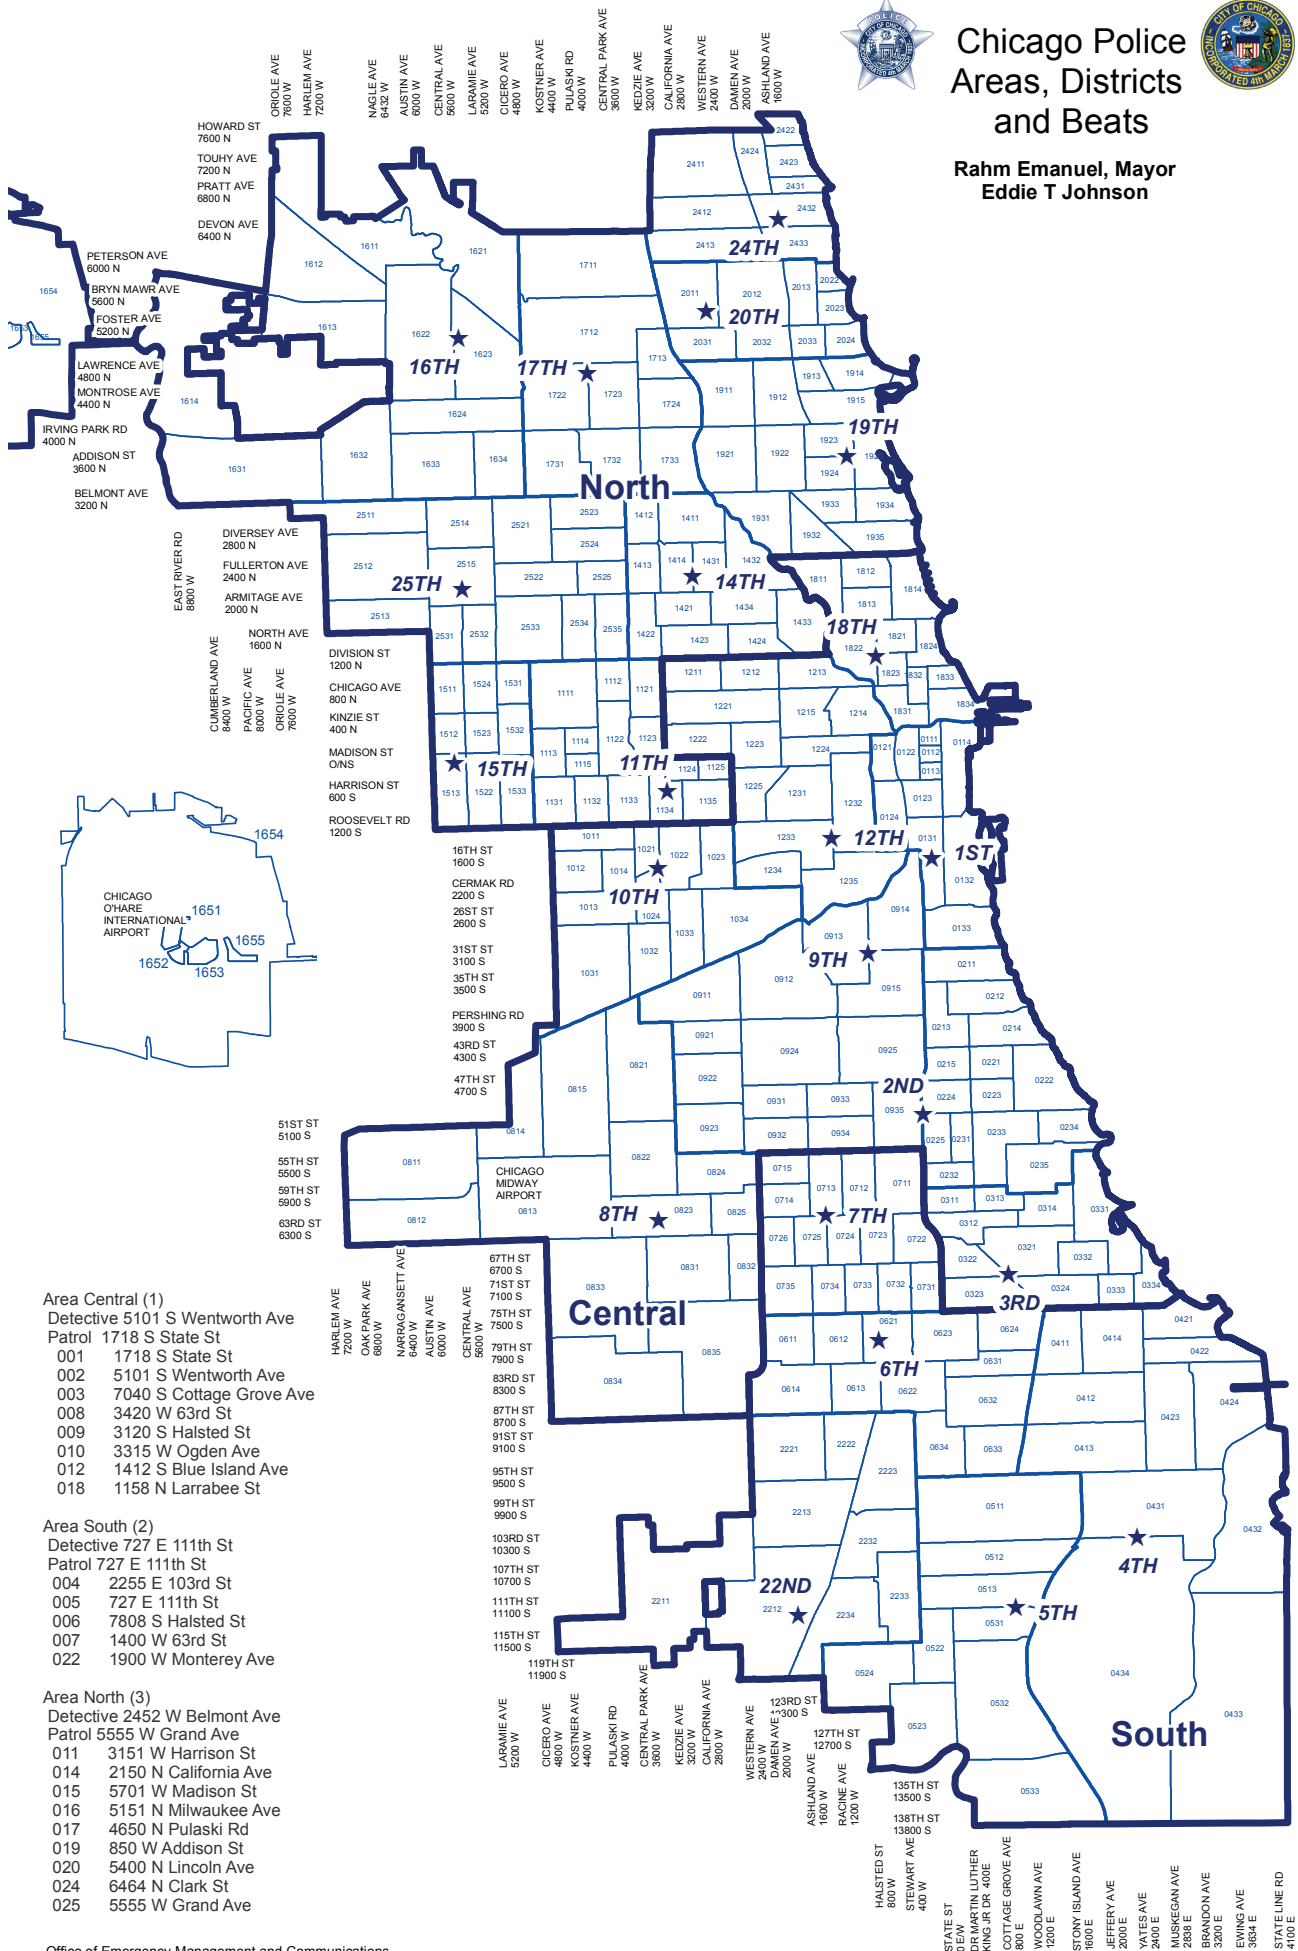

Chicago Police Areas, Districts and Beats

Rahm Emanuel, Mayor
Eddie T Johnson

- Area Central (1)**
 Detective 5101 S Wentworth Ave
 Patrol 1718 S State St
 001 1718 S State St
 002 5101 S Wentworth Ave
 003 7040 S Cottage Grove Ave
 008 3420 W 63rd St
 009 3120 S Halsted St
 010 3315 W Ogden Ave
 012 1412 S Blue Island Ave
 018 1158 N Larrabee St

- Area South (2)**
 Detective 727 E 111th St
 Patrol 727 E 111th St
 004 2255 E 103rd St
 005 727 E 111th St
 006 7808 S Halsted St
 007 1400 W 63rd St
 022 1900 W Monterey Ave

- Area North (3)**
 Detective 2452 W Belmont Ave
 Patrol 5555 W Grand Ave
 011 3151 W Harrison St
 014 2150 N California Ave
 015 5701 W Madison St
 016 5151 N Milwaukee Ave
 017 4650 N Pulaski Rd
 019 850 W Addison St
 020 5400 N Lincoln Ave
 024 6464 N Clark St
 025 5555 W Grand Ave